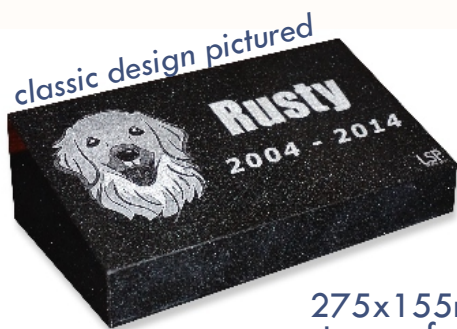

Available as a cremation package or sold separately,
our range of memorials cater for all budgets and needs.

PHOTO CUBE URN
editing and printing included

CLASSIC URN COLLECTION
slate, pewter and brass available

TIMBER URN
with laser inscription

275x155mm
top surface

**POLISHED
GRANITE SLOPER**

with classic or custom laser etching

**ROCK EDGE
GRANITE SLOPER**

with classic or custom laser etching

135x150mm
top surface